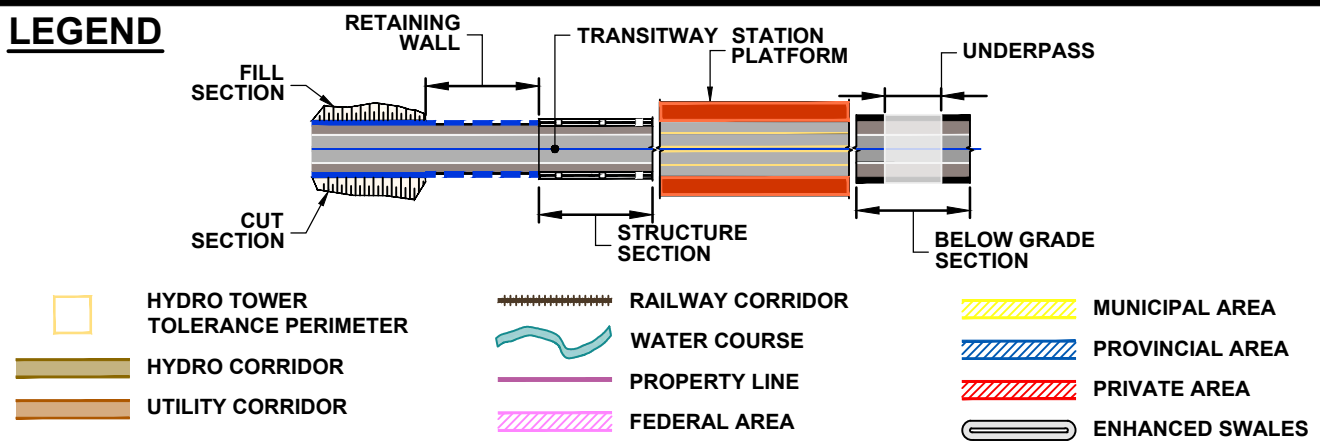

DRAWING NAME: J:\TORONTO\407 TRANSITWAY WC TO BRANTTTS General\03 - Drawings\8 - Property\Planes\407 TW4-Plate 12.dwg
CREATED: 11/20/2019 3:28pm
MODIFIED: Dec 05, 2019 3:28pm

407 TRANSITWAY
WEST OF BRANT STREET TO WEST OF HURONTARIO STREET
G.W.P. 16-20003, CA 2016-E-0038

PROPERTY PLAN
STA. 19+240 TO STA. 19+820

PLATE
12

DATE
11/20/2019