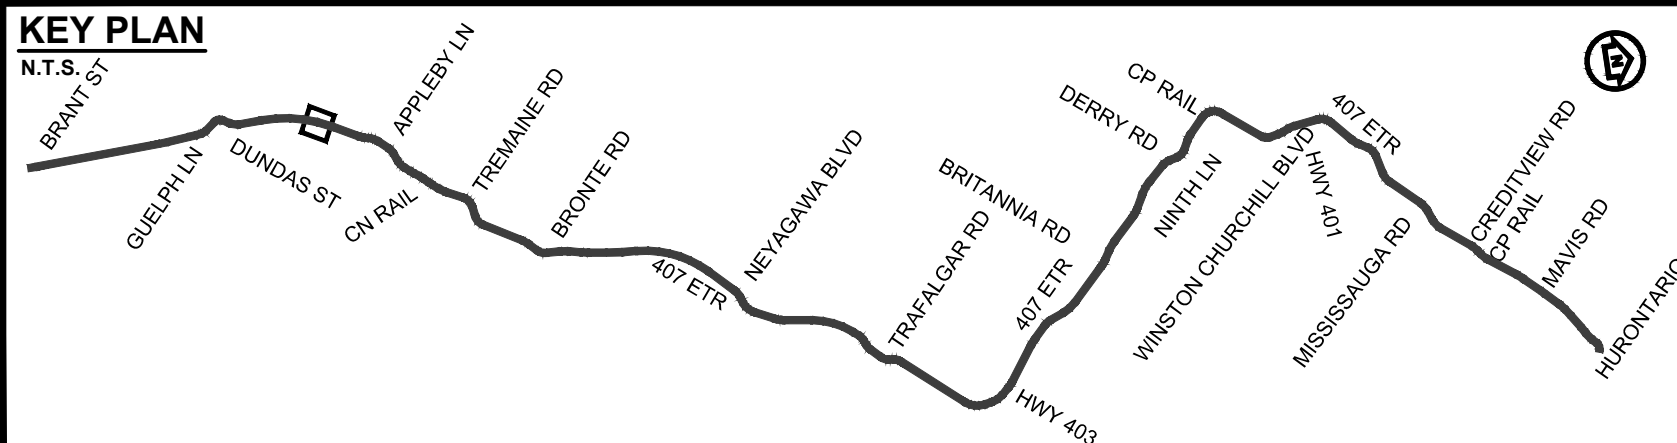

DRAWING NAME: J:\TORONTO\407 TRANSITWAY WC TO BRANTTTS General\03 - Drawings\8 - Property\Planes\407 TW4-Plate 12.dwg
CREATED: 11/20/2019 3:28pm
MODIFIED: Dec 05, 2019 3:28pm

407 TRANSITWAY
WEST OF BRANT STREET TO WEST OF HURONTARIO STREET
G.W.P. 16-20003, CA 2016-E-0038

PROPERTY PLAN
STA. 19+240 TO STA. 19+820

PLATE
12

DATE
11/20/2019